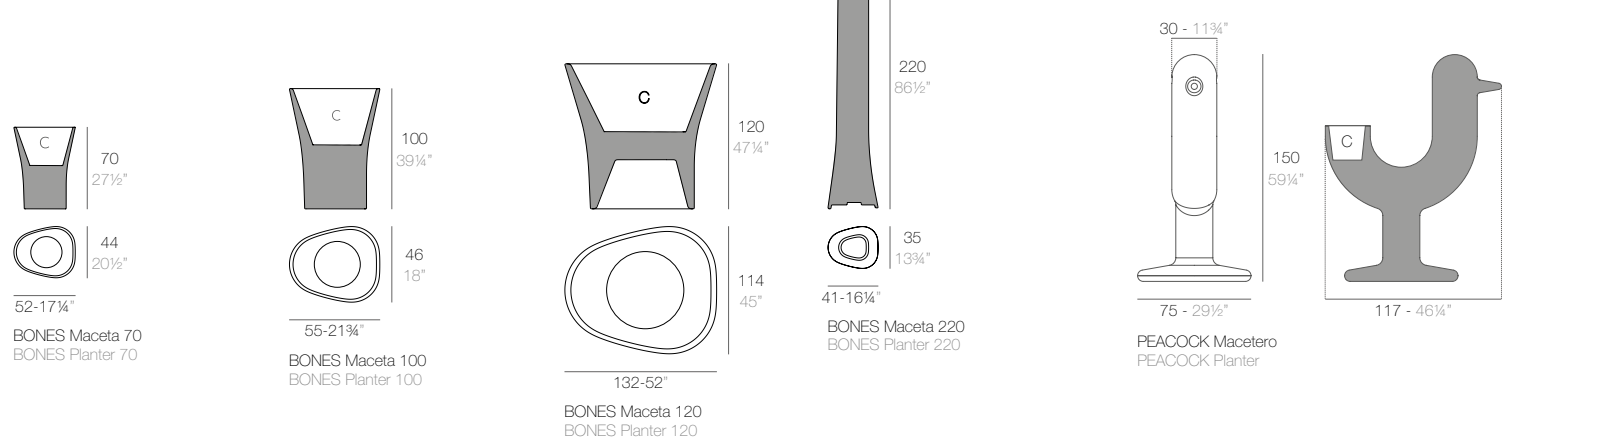

BONES

	Gal L	C= (d x d) x h in - C= (d x d) x h cm	Basic Basic	Self-watering Autoriego	Lacquered Lacado	White Led Cab. Led Blanco Cab.	RGBW Led Cab. Led RGBW Cab.	RGBW Led Batt. Led RGBW Bat.	RGBW Led DMX Cab. Led RGBW DMX Cab.	RGBW Led DMX Batt. Led RGBW DMX Bat.
Planter 70 - Maceta 70	7¾ - 29	(19¾" x 15") x 11" - (47 x 38) x 28	57002A	57002R	57002F	57002W	57002L	57002Y	57002D	57002DY
Planter 100 - Maceta 100	8 - 30,5	(19¾" x 15¾") x 11" - (50 x 39) x 28	57003A	57003R	57003F	57003W	57003L	57003Y	57003D	57003DY
Planter 120 - Maceta 120	119 - 452	(49½" x 41") x 24¾" - (126 x 104) x 63	57004A	57004R	57004F	57004W	57004L	57004Y	57004D	57004DY
Planter 220 - Maceta 220	1 - 4	(8¼" x 6¾") x 7¾" - (21 x 17) x 19	57001A	-	57001F	57001W	57001L	57001Y	57001D	57001DY