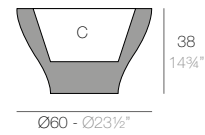

CENTRO ALTO

CENTRO ALTO Ø60
CENTRO ALTO Ø23 1/2"