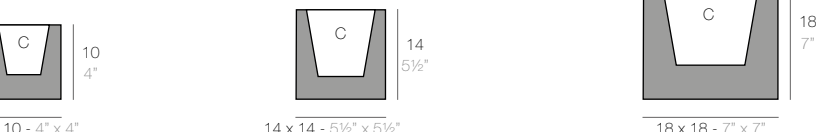

CUBO NANO

CUBO 10 x 10 x 10 cm
CUBO 4" x 4" x 4"

CUBO 14 x 14 x 14 cm
CUBO 5 1/2" x 5 1/2" x 5 1/2"

CUBO 18 x 18 x 18 cm
CUBO 7" x 7" x 7"

	Gal L	C = d x h in C = d x h cm	Nano Nano	Nano Lacquered Lacado Nano	Nano Led Nano Led
Cubo 4"x4"x4" - Cubo 10x10x10 cm	0'08 - 0'3	3 1/4" x 3 1/4" x 2 3/8" - 8 x 8 x 7	41310A	41310F	41310W
Cubo 5 1/2"x5 1/2"x5 1/2" - Cubo 14x14x14 cm	0'25 - 1	4 1/4" x 4 1/4" x 3 1/2" - 11 x 11 x 9	41314A	41314F	41314W
Cubo 7"x7"x7" - Cubo 18x18x18 cm	1/2 - 2	5 1/2" x 5 1/2" x 4 1/4" - 14 x 14 x 12	41318A	41318F	41318W