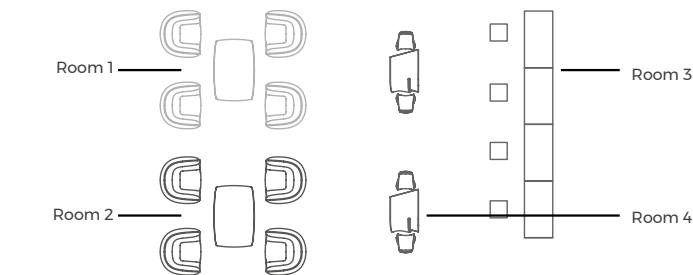

2* Example of DMX Wireless Home Customized Configuration

MAINTENANCE & SAFETY GENERAL

Our productions are manufactured according to ISO 9001:2008 quality and ISO 14001:2004 environmental quality, by using high quality materials we guarantee long life of our products.

In order to provide a durable and safe use to the product, please follow the following recommendations:

- Continuous exposure to the sun (especially with the dark colors) can cause burning injuries by direct contact with your skin. To avoid this, please check the temperature of the furniture in case of long-term exposure to the sun.
- Place the item on a flat surface to avoid uncontrolled movements.
- Keep the item far from excessive heat sources.
- The product is not a toy. To avoid accidents, do not to allow children to play with it.
- Keep furniture away dust to keep it clean, if cleaning is required we recommended the use of pressure washers, such as KARCHER'S and/or domestic degreasing cleaner periodically. Never use abrasive or corrosive products.
- To preserve the product, we recommend the usage of VONDOM cover for every item.
- In the case of lacquered products, we recommended car wax every 2 or 3 months, as it will avoid the appearance of possible scratches.
- Outdoor cushions are available only some models. We recommended you clean them periodically with a cloth and basic soap and water.
- Clean the stainless steel parts with appropriate products.
- When changing bulbs, please make sure the cord is not connected to the main power.
- If cords suffer any damage, they must be changed exclusively by the manufacturer or by a professional.
- If the RGBW LED stops working, please do not handle it. Contact the manufacturer or your distributor immediately.

CLEANING GENERAL

Vondom Outdoor Furniture cleans easily and stays impeccable.

Steps for clean outdoor furniture:

1. Spray the degreaser over the dirty surface.
  2. Rub it with a damp cloth.
  3. Rinse with abundant water with pressure washer.
2. Cautions! Don't use pressure washer for cushions and lacquered finish items.
4. Dry it outside and enjoy our products.

We hope you enjoy our products. If you need any further information, please contact our CUSTOMER SERVICE department by calling **+34 96 239 84 86** or sending us an e-mail to info@vondom.com.

Remote Control Instructions

- △ Repeat last order (Re-send order)
- ⏻ ON / OFF
- A/B/C Groups (A = Furniture and furnishings / B = Planters & Pots / C = Lamps) can be customized, 3 maximum items.
- ABC Controls all groups simultaneously
- Automatic color change
- Memory Button (for programming custom colors) (consult "advanced functions")
- Programmed colors (Yellow, Orange, Red, Purple, Blue, Cyan, Green, Light Green)
- ⊗ Warm White 2700K / Natural White 4000k / Cool White 6500k
- +/- More / less (speed or intensity)

- Remote Control Battery: CR2032
- RF Controller: 433 Mhz / 10-15 meters (30-45 feet) range
- IP20 / indoor use only.

KEY ICONS