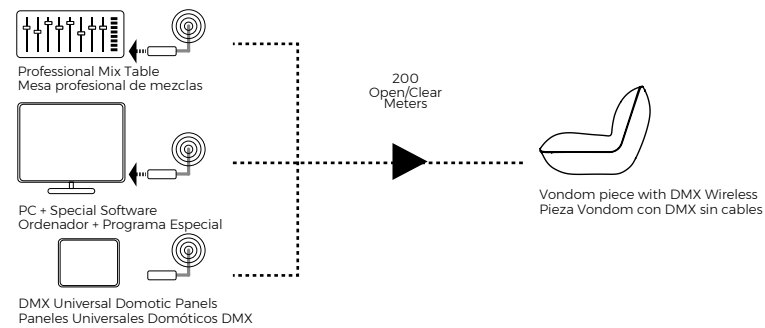

DMX Wireless

DMX 512 (Digital Multiplex) is a mechanism used for the electronic control of entertainment lighting, enabling communication between the control-table, our own lights and light sources. You can create customized and special environments. This allowed to control every Vondom product independently or in groups.

There are 2 different DMX Wireless, depending on our customer needs:

DMX WIRELESS PROFESSIONAL XLR PACK

Vondom DMX Wireless Professional XLR you can control all LED RGBW VONDOM pieces from your Mix Tables, PC+software, Domotic panels, etc.

- 1* DMX Wireless Standard Configuration
  Preset three separate Family products: POTS, LAMPS & FURNITURE.
- 2* DMX Wireless Customized Configuration

You can send us your customized special environment that you want to control independently and we will set it up.