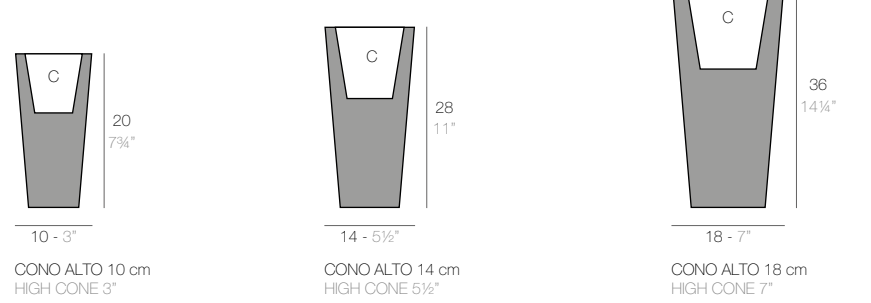

CONO CUADRADO ALTO NANO

CONO ALTO 10 cm
HIGH CONE 3"

CONO ALTO 14 cm
HIGH CONE 5 1/2"

CONO ALTO 18 cm
HIGH CONE 7"

	Gal L	C = d x h in C = d x h cm	Nano Nano	Nano Lacquered Lacado Nano	Nano Led Nano Led
High Cone Nano 3"x7 3/4" - Cono Alto Nano 10x20 cm	0'2 - 0'6	3 1/4" x 4 3/8" - 8 x 12	41210A	41210F	41210W
High Cone Nano 5 1/2"x11" - Cono Alto Nano 14x28 cm	1/2 - 1'5	4 1/2" x 7" - 11 x 18	41214A	41214F	41214W
High Cone Nano 7"x14 1/4" - Cono Alto Nano 18x36 cm	1 - 3	7" x 9" - 14 x 23	41218A	41218F	41218W