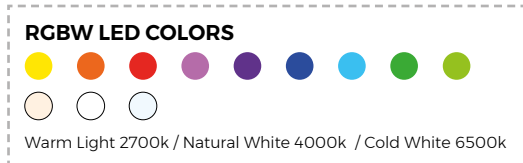

Unit with internal lighting with RGBW LED technology and remote control unit for switching colors. Available only in matte ice white finish. Remote control included.

RGBW LED DMX

Unit with internal lighting with RGBW LED technology and remote control unit for switching colors. Also controlled by DMX-1024 (wireless), enabling communication between one or more products simultaneously via the DMX transmitter (not included). There are two options to choose from: Professional XLR DMX and Home WIFI DMX.

Both options are available in various configurations:

1* DMX Wireless Standard Configuration.

2* DMX Wireless Customized Configuration.

WITH BATTERY

RGBW LED BATTERY

Unit with internal lighting with battery-powered RGBW LED technology. Includes charger and remote control for switching colors and charger. Available only in matte ice white finish.

RGBW LED DMX BATTERY

Unit with internal lighting with RGBW LED technology supplied by a battery (includes charger and remote control unit for switching colors). Also controlled by DMX-1024 (wireless), enabling communication between one or more products simultaneously via the DMX transmitter (not included). There are two options to choose from: Professional XLR DMX and Home WIFI DMX. (Remote control included).

Both options can have 2 different configurations:

1* DMX Wireless Standard Configuration.

2* DMX Wireless Customized Configuration.

Bluetooth Sound System

Connect your smartphone or tablet via Bluetooth to the built in speakers.

- Sound systems 200W Dual component.

- Bluetooth Ready v.4.0.

- Input: AUX Jack 3,5 mm.

- USB Charger for portable gadget - Output 5V= 1500mA

Lightining

POWER SUPPLY

LED WHITE

- Simple color LEDs 4500 K

- 720 - 2800 LM Max. (Models subject to availability)

- 12 - 72 W Max. (Models subject o availability)

- Power supply: Mean Well / Class 2 / IN: 100-240V AC / 50-60Hz

- IEE: Class A

- IP65 / applicable for wet areas.

- Ta: 40°C

- 4-5 m. white cable Ho5RN-F 2G1 mm2 + Plug (EU - AUS - UK)

- 4-5 m. white cable SJTW - 2 x AWG18 + Plug (USA)

- CE / RoHS / UL

NANO LED WHITE

- Simple color LEDs 4500 K

- 40 LM

- 14 W Max.

- Wall Power supply: IN: 100-240V AC / 50-60Hz

- IEE: Class A

- IP20 / indoor use only

- Ta: 35°C

- 2 Meters transparent cable with hand switch + EU Plug

- CE / RoHS

RGBW LED

- Multicolor LEDs RGBW

- Controller RF433 Mhz / 10-15 meters range

- 450 - 1100 LM Max. (Models subject to availability)

- 16 - 72 W Max. (Models subject to availability)

- Power supply: Mean Well / Class 2 / IN: 100-240V AC / 50-60Hz

- IEE: Class A

- IP65 / applicable for wet areas.

- Ta: 40°C

- 4-5 m. white cable Ho5RN-F 2G1 mm2 + Plug (EU - AUS - UK)

- 4-5 m. white cable SJTW - 2 x AWG18 + Plug (USA)

- CE / RoHS / UL

RGBW LED DMX

- Multicolor LEDs RGBW

- Controller RF433 Mhz / 10-15 meters range

- DMX 1024 decoder / 2.4Ghz wireless signal/ compatible with IOS or Android & Professional Installations.

- DMX 1024 decoder / 2.4 Ghz wireless signal.

- Home WiFi DMX wireless controller, compatible with IOS and Android (not included)

- Professional DMX wireless controller, connector XLR (not included)

- 450 - 1100 LM Max. (Models subject to availability)

- 12 - 72 W Max. (Models subject to availability)

- Power supply: Mean Well / Class 2 / IN: 100-240V AC / 50-60Hz

- IEE: Class A

- IP65 / applicable for wet areas.

- Ta: 40°C

- 4-5 m. white cable Ho5RN-F 2G1 mm2 + Plug (EU - AUS - UK)

- 4-5 m. white cable SJTW - 2 x AWG18 + Plug (USA)

- CE / RoHS / UL

BATTERY

BATTERY RGBW LED

- Multicolor LEDs RGBW

- Controller RF433 Mhz / 10-15 meters range

- 450 - 1100 LM Max. (depending on the model)

- 12 - 72 W Max. (depending on the model)

- Li-ion Battery 5.2.19 Ah (depending on the model) 12V / 6-8 h autonomy / Load 5h - 500 cycles

- Charger: 1.5A - 4A (depending on the model) IN: 100-240V AC / 50-60Hz

- IEE: Class A / CE / RoHS / IP65 (Suitable for wet areas)

- Ta: 40°C

BATTERY RGBW LED DMX

- Multicolor LEDs RGBW

- Controller RF433 Mhz / 10-15 meters range

- DMX 1024 decoder / 2.4 Ghz wireless signal.

- Home WiFi DMX wireless controller, compatible with IOS and Android (not included)

- Professional DMX wireless controller, connector XLR (not included)

- Li-ion Battery 5.2 - 19 Ah (depending on the model) 12V / 6-8 h autonomy / Load 5h - 500 cycles

- Charger: 1.5A - 4A (depending on the model) IN: 100-240V AC / 50-60Hz

- 1100 LM Max. (Models subject to availability)

- 12 - 72 W Max. (Models subject to availability)

- IEE: Class A / CE / RoHS / IP65 (Suitable for wet areas)

- Ta: 40°C

BATTERY NANO LED RGBW