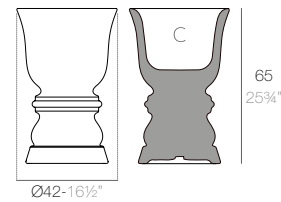

SUAVE

SUAVE Macetero 65 cm
SUAVE Planter 25 3/4"