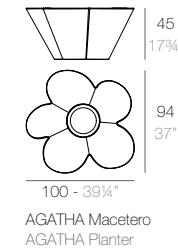

AGATHA

100 - 39¼"
AGATHA Macetero
AGATHA Planter

	Basic Basic	Lacquered Lacado	Lacquered Two-Tone Lacado Dos-Tonos
Planter Macetero	52003	52003F	52003FP