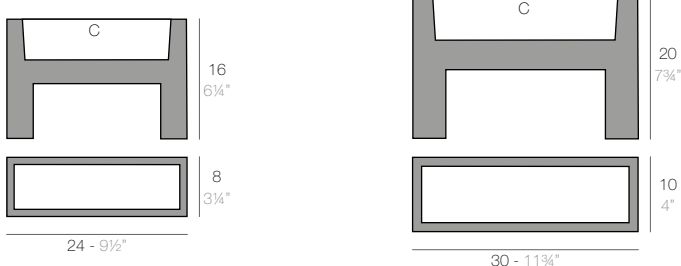

MURO NANO

MURO NANO 24 x 8 x 16 cm
WALL NANO 9 1/2" x 3 1/4" x 6 1/4"

MURO NANO 30 x 10 x 20 cm
WALL NANO 11 3/4" x 4" x 7 3/4"

	Gal L	C = d x h in C = d x h cm	Nano Nano	Nano Lacquered Lacado Nano
Wall Nano 9 1/2"x3 1/4"x6 1/4" - Muro Nano 24x8x16 cm	0'2 - 0'8	8 1/2" x 2 1/2" x 2 1/2" - 22 x 6 x 7	42608A	42608F
Wall Nano 11 3/4"x4"x7 3/4" - Muro Nano 30x10x20 cm	0'4 - 1'5	11" x 3 3/4" x 3 3/4" - 28 x 8 x 8	42610A	42610F