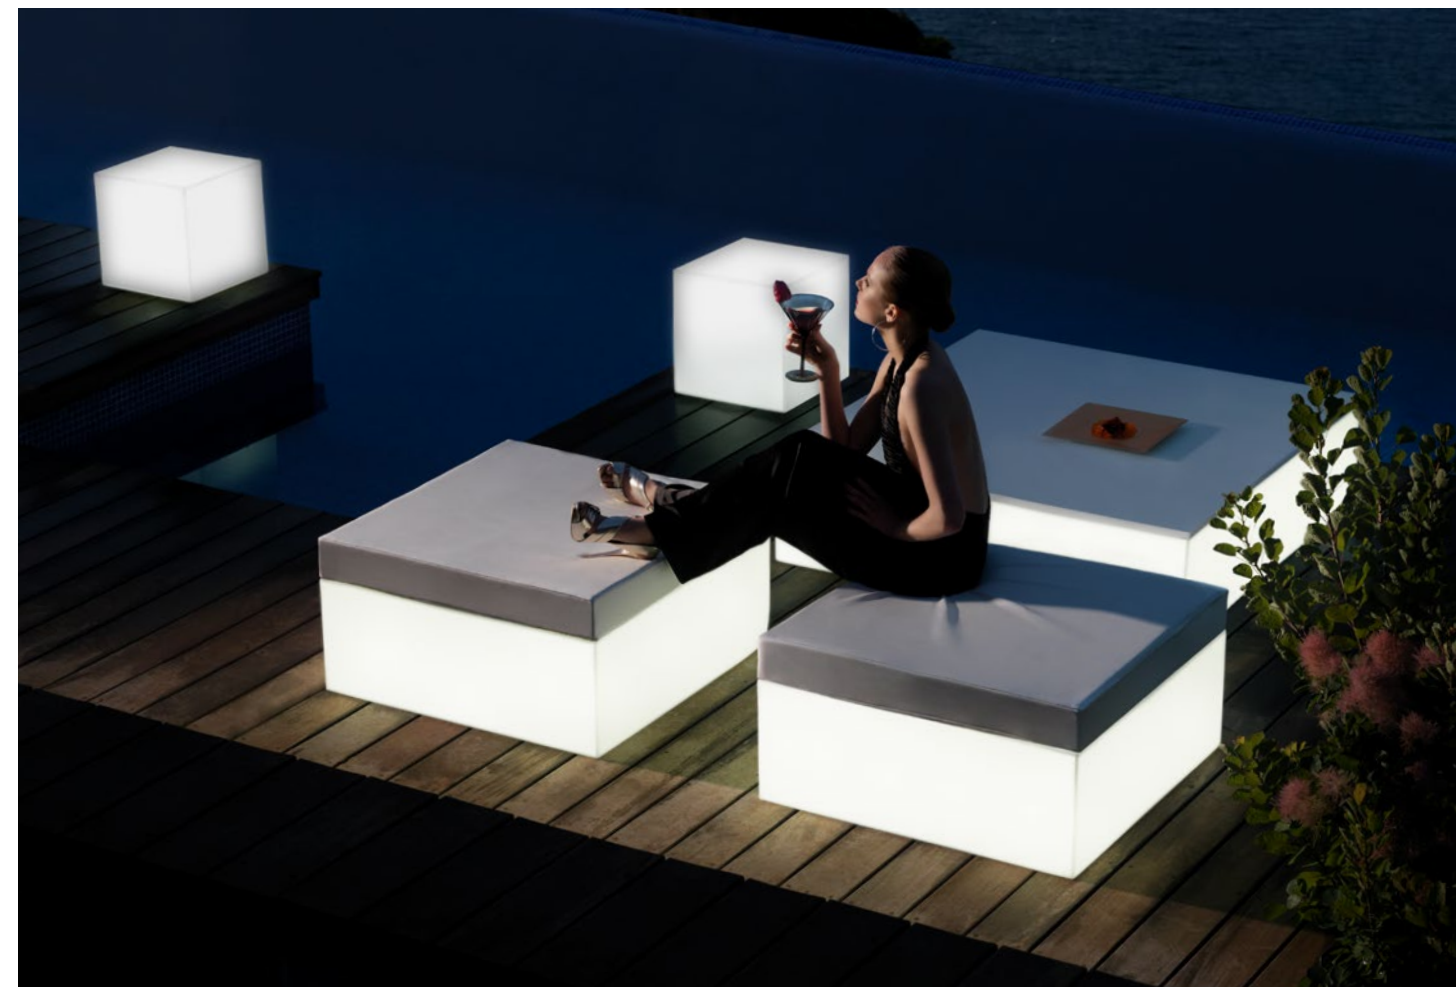

JUT CHILL **LAMP & OTTOMAN & COFFEE TALBE**
Ice