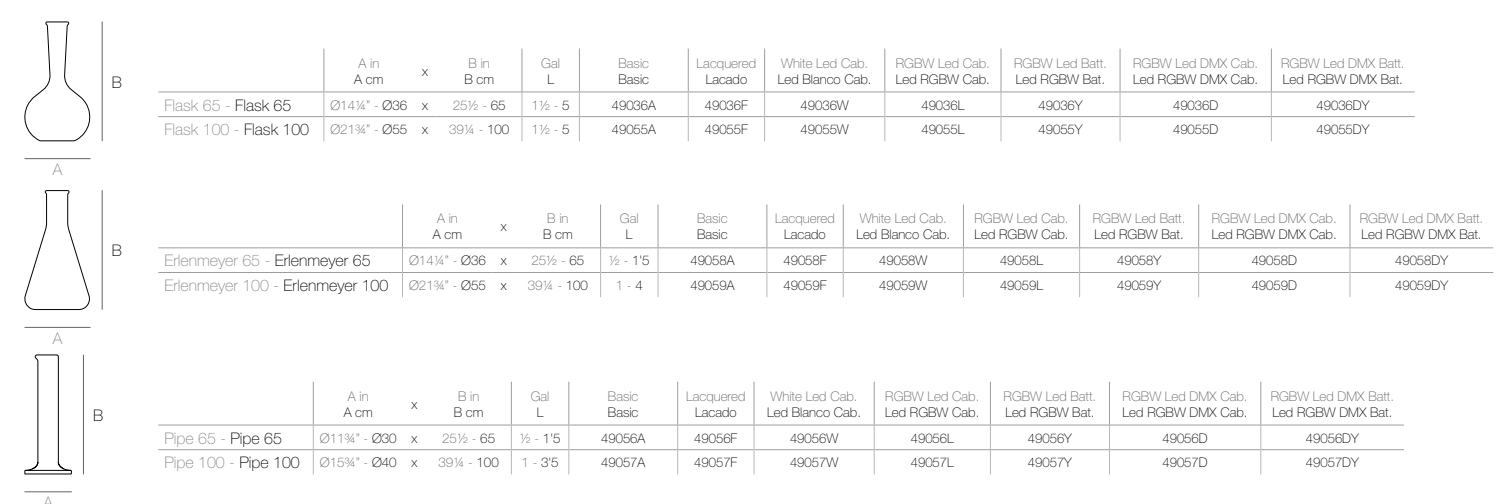

CHEMISTUBES

	A in A cm	x	B in B cm	Gal L	Basic Basic	Lacquered Lacado	White Led Cab. Led Blanco Cab.	RGBW Led Cab. Led RGBW Cab.	RGBW Led Batt. Led RGBW Bat.	RGBW Led DMX Cab. Led RGBW DMX Cab.	RGBW Led DMX Batt. Led RGBW DMX Bat.
Flask 65 - Flask 65	Ø14¼" - Ø36	x	25½ - 65	1½ - 5	49036A	49036F	49036W	49036L	49036Y	49036D	49036DY
Flask 100 - Flask 100	Ø21¼" - Ø65	x	39¼ - 100	1½ - 5	49055A	49055F	49055W	49055L	49055Y	49055D	49055DY