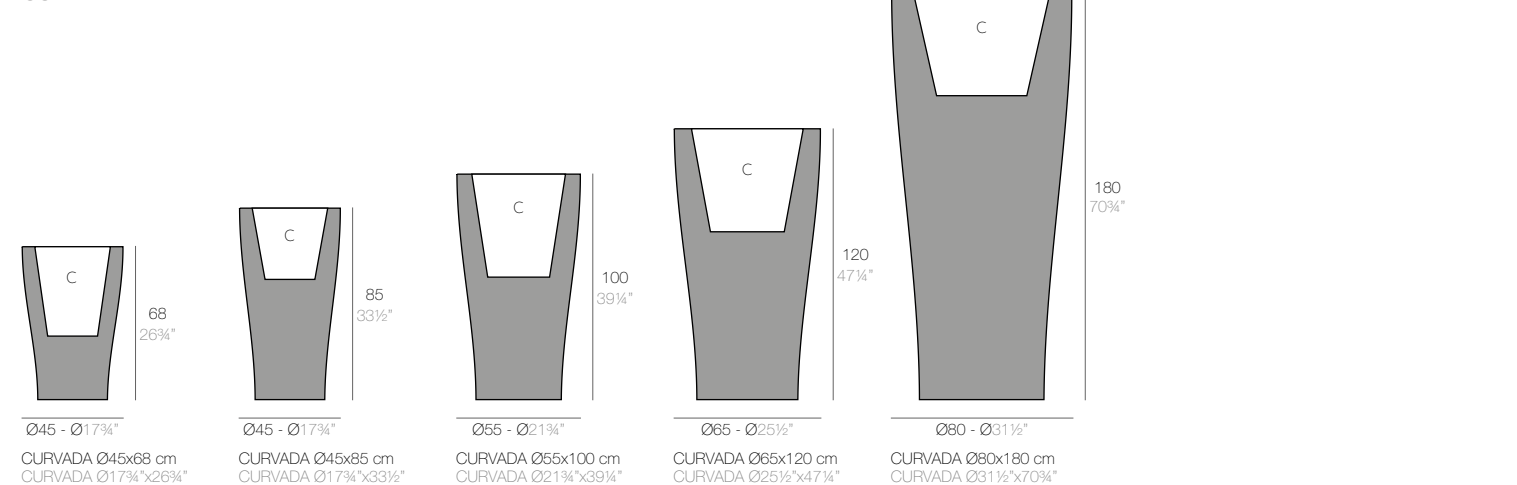

CURVADA

	Gal L	C= Ø x h in C= Ø x h cm	Basic Basic	Self-watering Autoriego	Lacquered Lacado	White Led Cab. Led Blanco Cab.	RGBW Led Cab. Led RGBW Cab.	RGBW Led Batt. Led RGBW Bat.	RGBW Led DMX Cab. Led RGBW DMX Cab.	RGBW Led DMX Batt. Led RGBW DMX Bat.
Curvada Ø17¾"x26¾" - Curvada Ø45x68 cm	8 - 30	Ø33½" x 15¾" - Ø34 x 40	42145A	42145R	42145RF	42145W	42145L	42145Y	42145D	42145DY
Curvada Ø17¾"x33½" - Curvada Ø45x85 cm	6½ - 25	Ø33½" x 12½" - Ø34 x 32	42146A	42146R	42146RF	42146W	42146L	42146Y	42146D	42146DY
Curvada Ø21¾"x39¾" - Curvada Ø55x100 cm	14½ - 65	Ø16½" x 18" - Ø42 x 46	42155A	42155R	42155RF	42155W	42155L	42155Y	42155D	42155DY
Curvada Ø25½"x47¼" - Curvada Ø65x120 cm	17 - 65	Ø19¾" x 18" - Ø50 x 46	42165A	42165R	42165RF	42165W	42165L	42165Y	42165D	42165DY
Curvada Ø31½"x70¾" - Curvada Ø80x180 cm	29 - 110	Ø24" x 18" - Ø61 x 46	42180A	42180R	42180RF	42180W	42180L	42180Y	42180D	42180DY