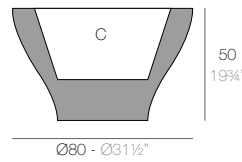

CENTRO ALTO Ø80
CENTRO ALTO Ø31 1/2"