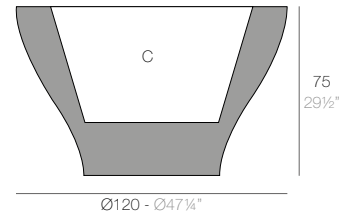

CENTRO ALTO Ø120
CENTRO ALTO Ø47 1/4"

	Gal L	C= Ø x h in C= Ø x h cm	Basic	Self-watering Autorriego	Lacquered Lacado	White Led Cab. Led Blanco Cab.	RGBW Led Cab. Led RGBW Cab.	RGBW Led Batt. Led RGBW Bat.	RGBW Led DMX Cab. Led RGBW DMX Cab.	RGBW Led DMX Batt. Led RGBW DMX Bat.
Centro Alto Ø23 1/2" - Centro Alto Ø60 cm	9 1/2" - 35	Ø18" x 9 1/2" - Ø46 x 24	42060A	42060R	42060RF	42060W	42060L	42060Y	42060D	42060DY
Centro Alto Ø31 1/2" - Centro Alto Ø80 cm	20 1/2" - 78	Ø24" x 12 1/2" - Ø61 x 32	42080A	42080R	42080RF	42080W	42080L	42080Y	42080D	42080DY
Centro Alto Ø47 1/4" - Centro Alto Ø120 cm	182 - 310	Ø35 3/4" x 22" - Ø91 x 56	42012A	42012R	42012RF	42012W	42012L	42012Y	42012D	42012DY

CENTRO