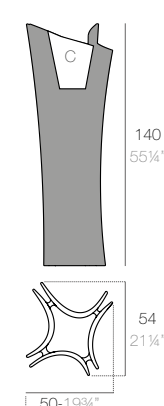

ALMA

ALMA Maceta
ALMA Planter

	Gal L	C= d x d' in C= d x d' cm	Self-watering Autoriego	Lacquered Lacado	White Led Cab. Led Blanco Cab.	RGBW Led Cab. Led RGBW Cab.	RGBW Led Batt. Led RGBW Bat.	RGBW Led DMX Cab. Led RGBW DMX Cab.	RGBW Led DMX Batt. Led RGBW DMX Bat.
Planter Maceta	2¾ - 10	7¾" x 9 ½" - 20 x 24	53013P	53013F	53013W	53013L	53013Y	53013D	53013DY