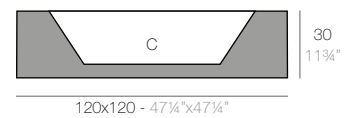

LAND 120
LAND 4 7/8"

	Gal L	C= (d x d) x h in C= (d x d) x h cm	Basic	Self-watering Autorriego	Lacquered Lacado	White Led Cab. Led Blanco Cab.	RGBW Led Cab. Led RGBW Cab.	RGBW Led Batt. Led RGBW Bat.	RGBW Led DMX Cab. Led RGBW DMX Cab.	RGBW Led DMX Batt. Led RGBW DMX Bat.
Land 2 1/2" - Land 60 cm	8 - 30	(18"x18") x 9 1/2" - (46x46) x 24	43960A	43960R	43960RF	43960W	43960L	43960Y	43960D	43960DY
Land 3 1/2" - Land 80 cm	18 1/4" - 70	(24"x24") x 9 1/2" - (61x61) x 24	43980A	43980R	43980RF	43980W	43980L	43980Y	43980D	43980DY
Land 4 7/8" - Land 120 cm	42 1/4" - 160	(35 3/4"x35 3/4") x 9 1/2" - (91x91) x 24	43912A	43912R	43912RF	43912W	43912L	43912Y	43912D	43912DY