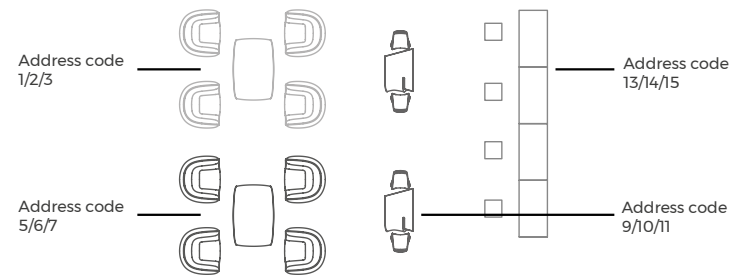

2* Example of DMX Wireless Professional Customized Configuration