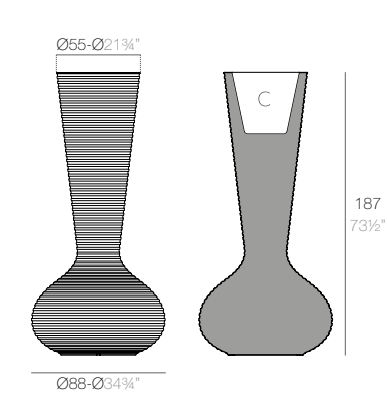

BLOOM

BLOOM Maceta
BLOOM Planter

	Gal L	C=Ø x h in C=Ø x h cm	Basic Basic	Self-watering Autoriego	Lacquered Lacado	White Led Cab. Led Blanco Cab.	RGBW Led Cab. Led RGBW Cab.	RGBW Led Batt. Led RGBW Bat.	RGBW Led DMX Cab. Led RGBW DMX Cab.	RGBW Led DMX Batt. Led RGBW DMX Bat.
Planter Maceta	2¾ - 10	Ø17¾" x 15¾" - Ø44 x 40	56019A	56019R	56019F	56019W	56019L	56019Y	56019D	56019DY