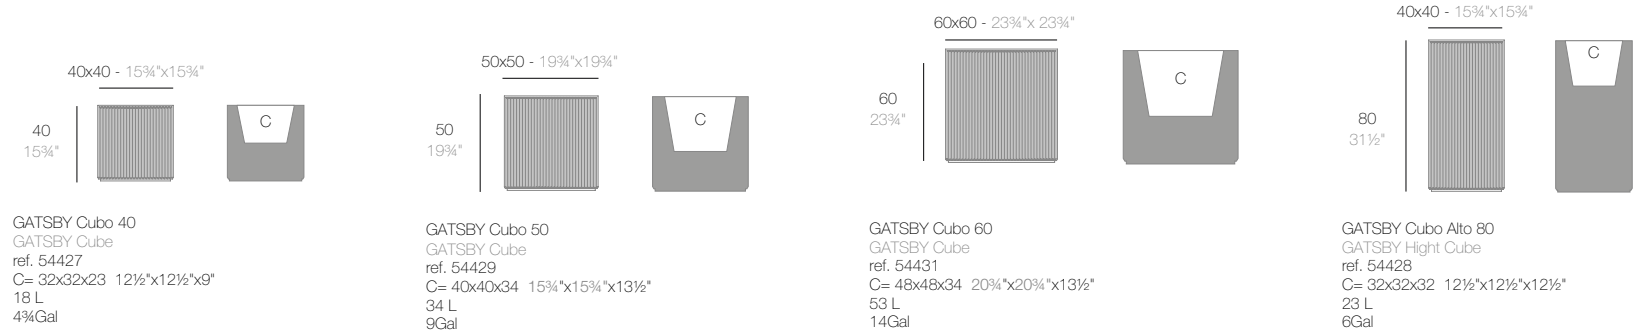

GATSBY CUBOS

GATSBY Cubo 60
GATSBY Cube
ref. 54431
C= 48x48x34 20 3/4"x20 3/4"x13 1/2"
53 L
14 Gal

GATSBY Cubo Alto 80
GATSBY Hight Cube
ref. 54428
C= 32x32x32 12 1/2"x12 1/2"x12 1/2"
23 L
6 Gal